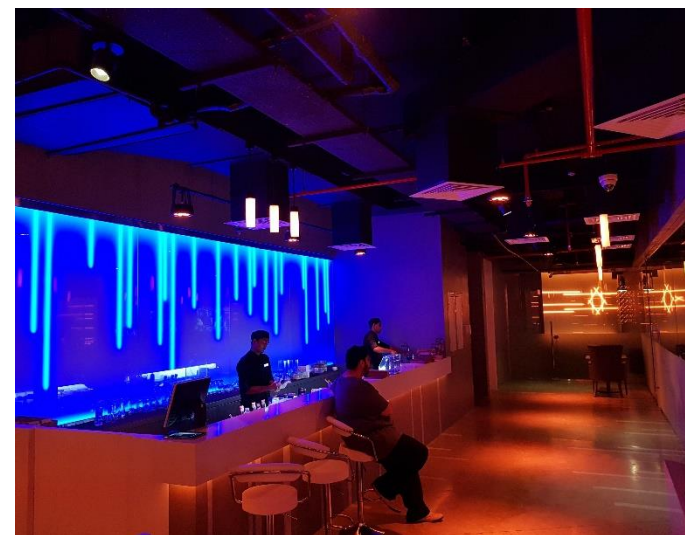

ELECTRICAL CONTRACTING

menATwork INTERIOR DECORATION

SMOQO- HOLIC SHISHA & CAFÉ RESTAURANT

KARAMA
DUBAI, U.A.E.

INTERIOR
LIGHTING
& LIGHTING
CONTROL
SYSTEM
INSTALLATION

CUSTOM-MADE
(RGB) COLOR
CHANGING
LED LIGHTS

PROGRAMMING
TESTING &
COMMISSIONING

2017