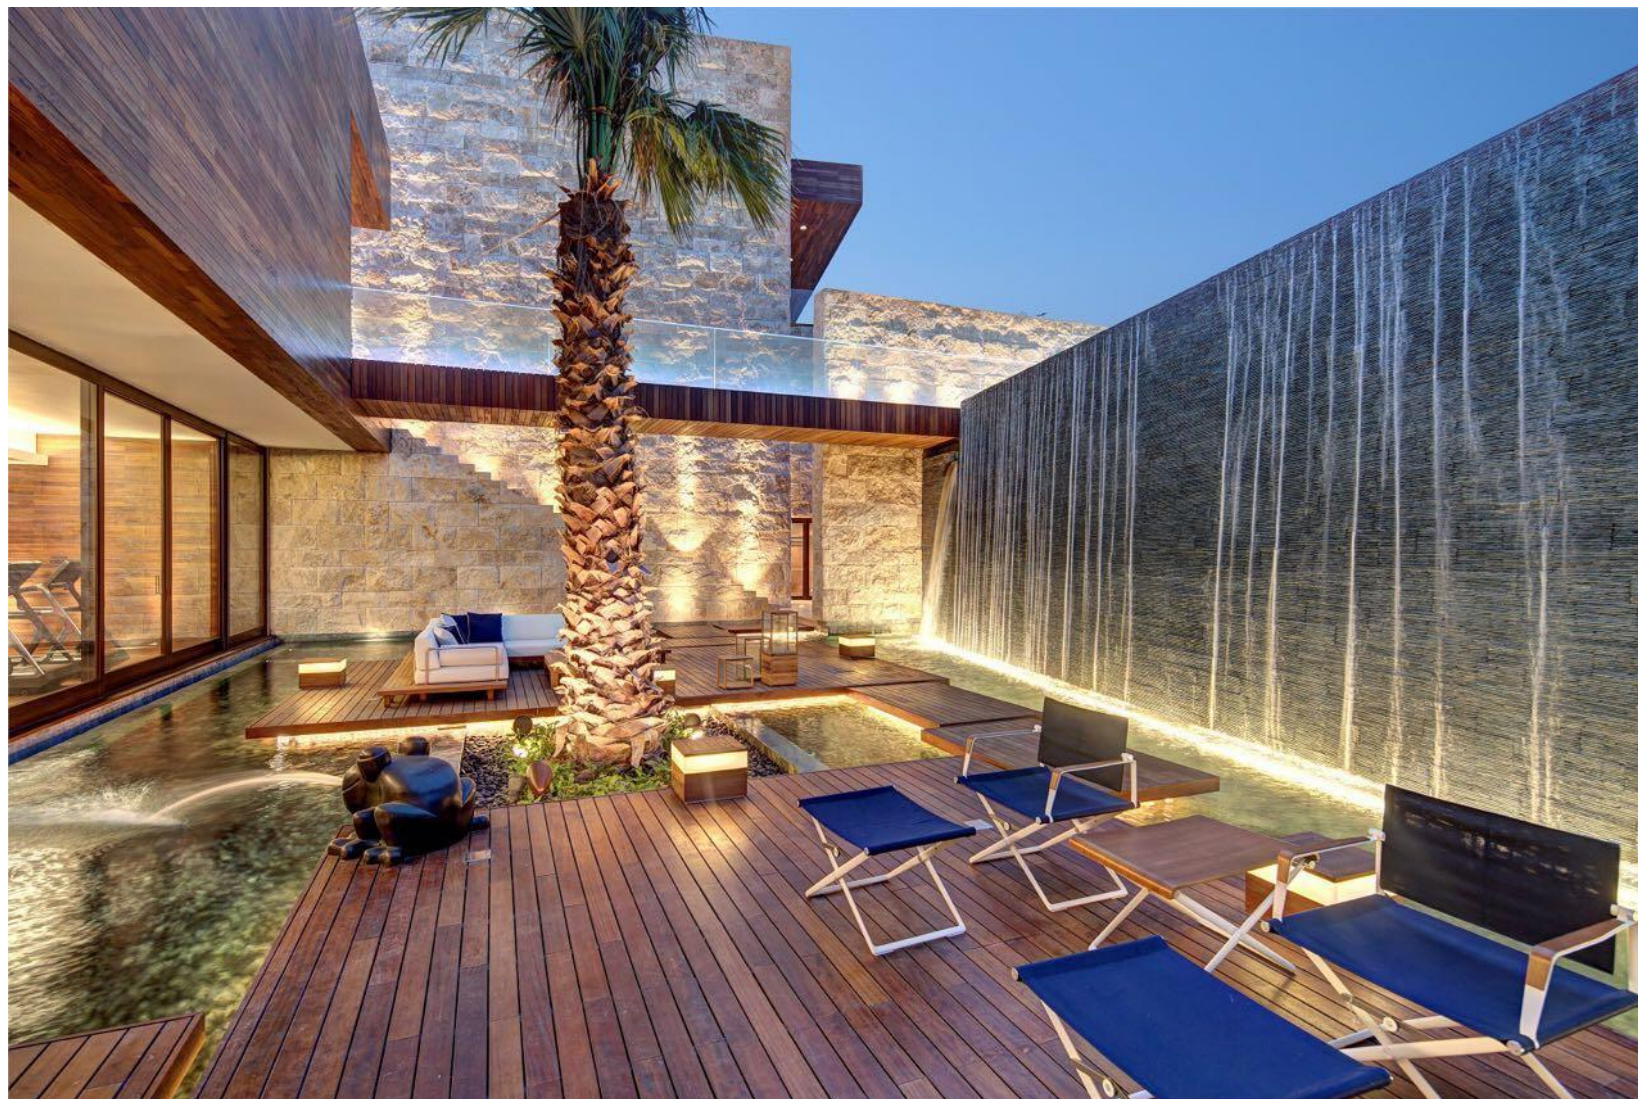

COMPLETE LIGHTING DESIGN

menATwork INTERIOR DECORATION

**PNO
VIP PRIVATE
BEACH HOUSE**

OBHOUR
JEDDAH, K.S.A.

COMPLETE
LIGHTING
DESIGN BY
MEN AT WORK

INTERIORS
FACADES
LANDSCAPE