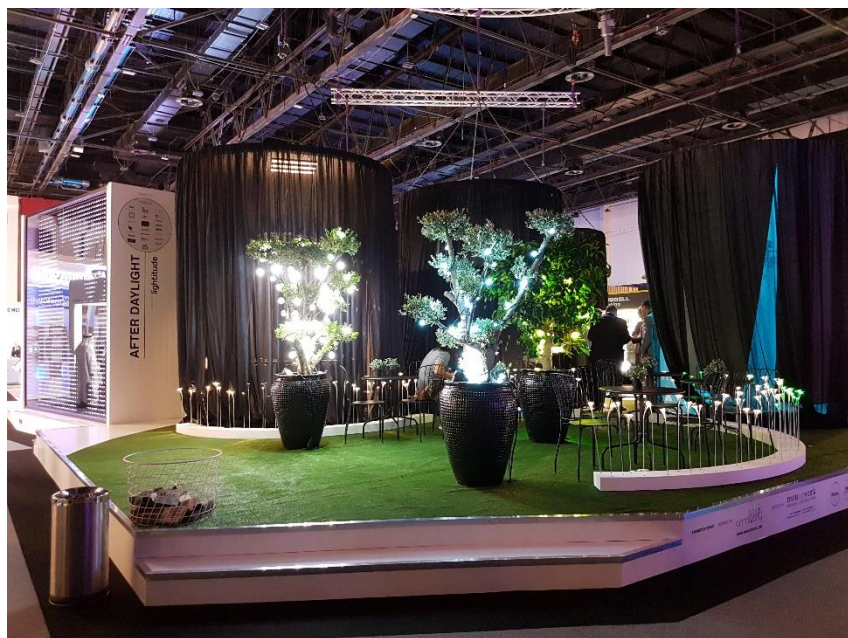

EXHIBITION STANDS

menATwork INTERIOR DECORATION

**“AFTER DAYLIGHT”
LIGHTITUDE
DEBBAS**

LIGHT MIDDLE
EAST 2016

DWTC
DUBAI, U.A.E.

COMPLETE
EXECUTION BY
MEN AT WORK

TOTAL AREA
210 SQ.M

LIGHTING
FIXTURES
INSTALLED:
16 TYPES;
300 LIGHTS;
2,304 PIXELS
MEDIA SCREEN

TESTING &
COMMISSIONING

2016