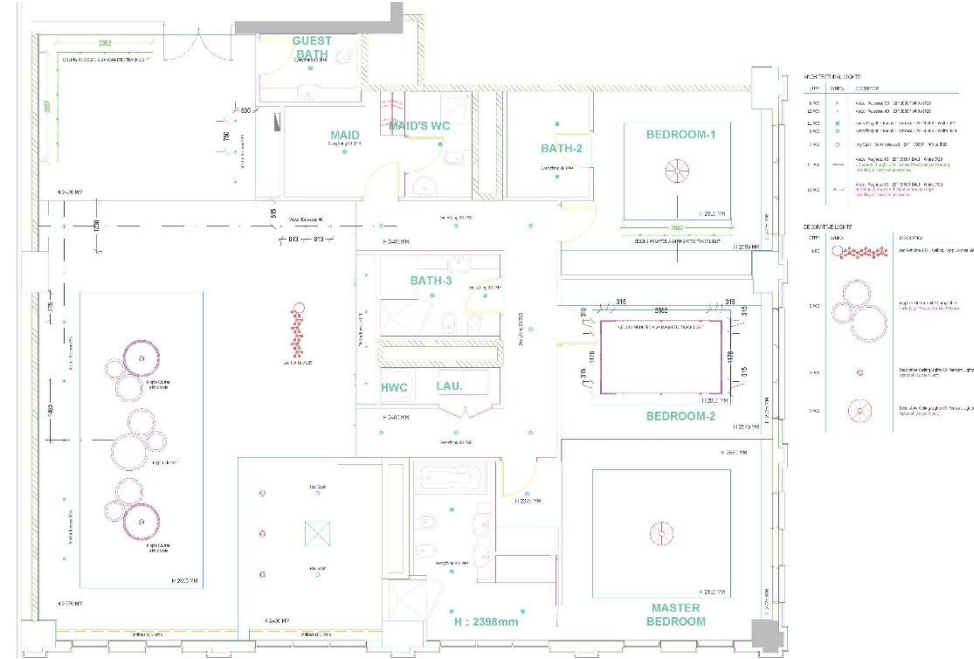

INTERIOR FIT-OUT WORKS

menATwork INTERIOR DECORATION

**TAS
PRIVATE
RESIDENCE**

**LIMESTONE
HOUSE – DIFC
DUBAI, U.A.E.**

**INTERIOR
DESIGN BY
MEN AT WORK**

**COMPLETE
EXECUTION BY
MEN AT WORK**

**LIGHTING
DESIGN**

**LIGHTING
CONTROL
SYSTEM**

**PROFESSIONAL
LIGHTING
INSTALLATION**

**TESTING &
COMMISSIONING**

2021