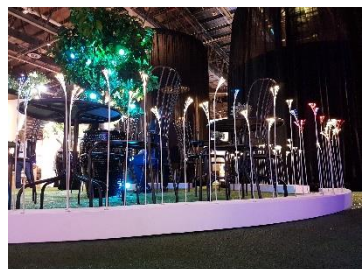

EXHIBITION STANDS

menATwork INTERIOR DECORATION

**“AFTER DAYLIGHT”
LIGHTITUDE
DEBBAS**

LIGHT MIDDLE
EAST 2016

DWTC
DUBAI, U.A.E.

COMPLETE
EXECUTION BY
MEN AT WORK

TOTAL AREA
210 SQ.M

LIGHTING
FIXTURES
INSTALLED:
16 TYPES;
300 LIGHTS;
2,304 PIXELS
MEDIA SCREEN

TESTING &
COMMISSIONING

2016