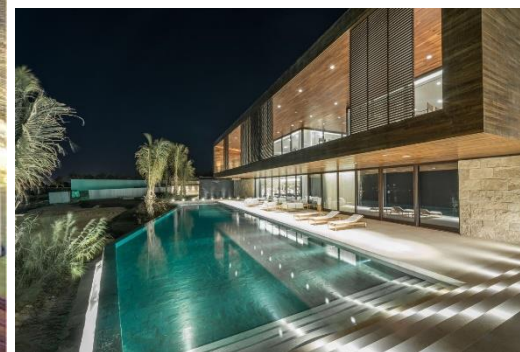

COMPLETE LIGHTING DESIGN

menATwork INTERIOR DECORATION

**PNO
VIP PRIVATE
BEACH HOUSE**

OBHOUR
JEDDAH, K.S.A.

COMPLETE
LIGHTING
DESIGN BY
MEN AT WORK

INTERIORS
FACADES
LANDSCAPE