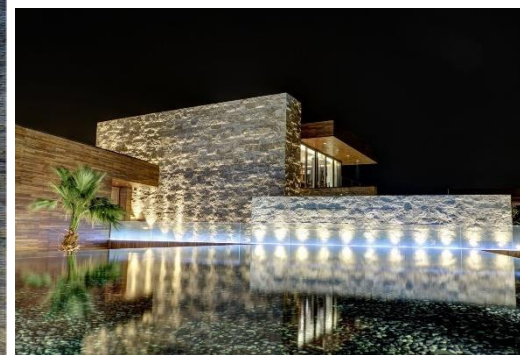

COMPLETE LIGHTING DESIGN

menATwork INTERIOR DECORATION

**PNO
VIP PRIVATE
BEACH HOUSE**

OBHOUR
JEDDAH, K.S.A.

COMPLETE
LIGHTING
DESIGN BY
MEN AT WORK

INTERIORS
FACADES
LANDSCAPE