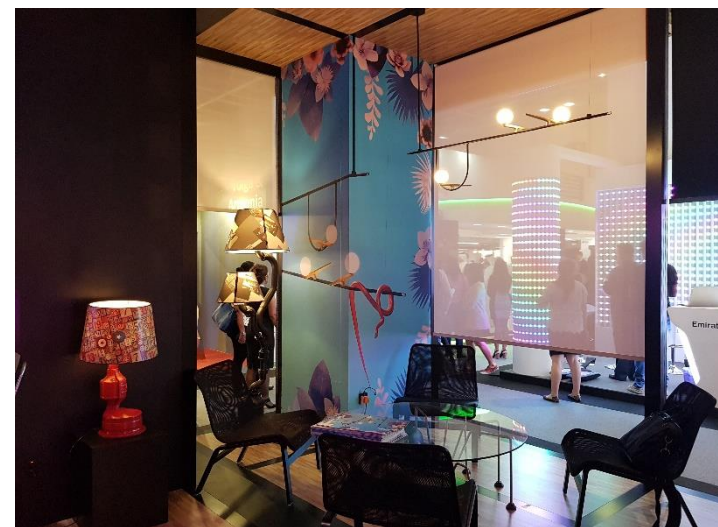

LIGHTING
FIXTURES
INSTALLED:
16 TYPES;
300 LIGHTS;
2,304 PIXELS
MEDIA SCREEN

TESTING &
COMMISSIONING

2016

EXHIBITION STANDS

menATwork INTERIOR DECORATION

MENATWORK EXHIBITION STAND

LIGHT MIDDLE
EAST 2017

DWTC
DUBAI, U.A.E.